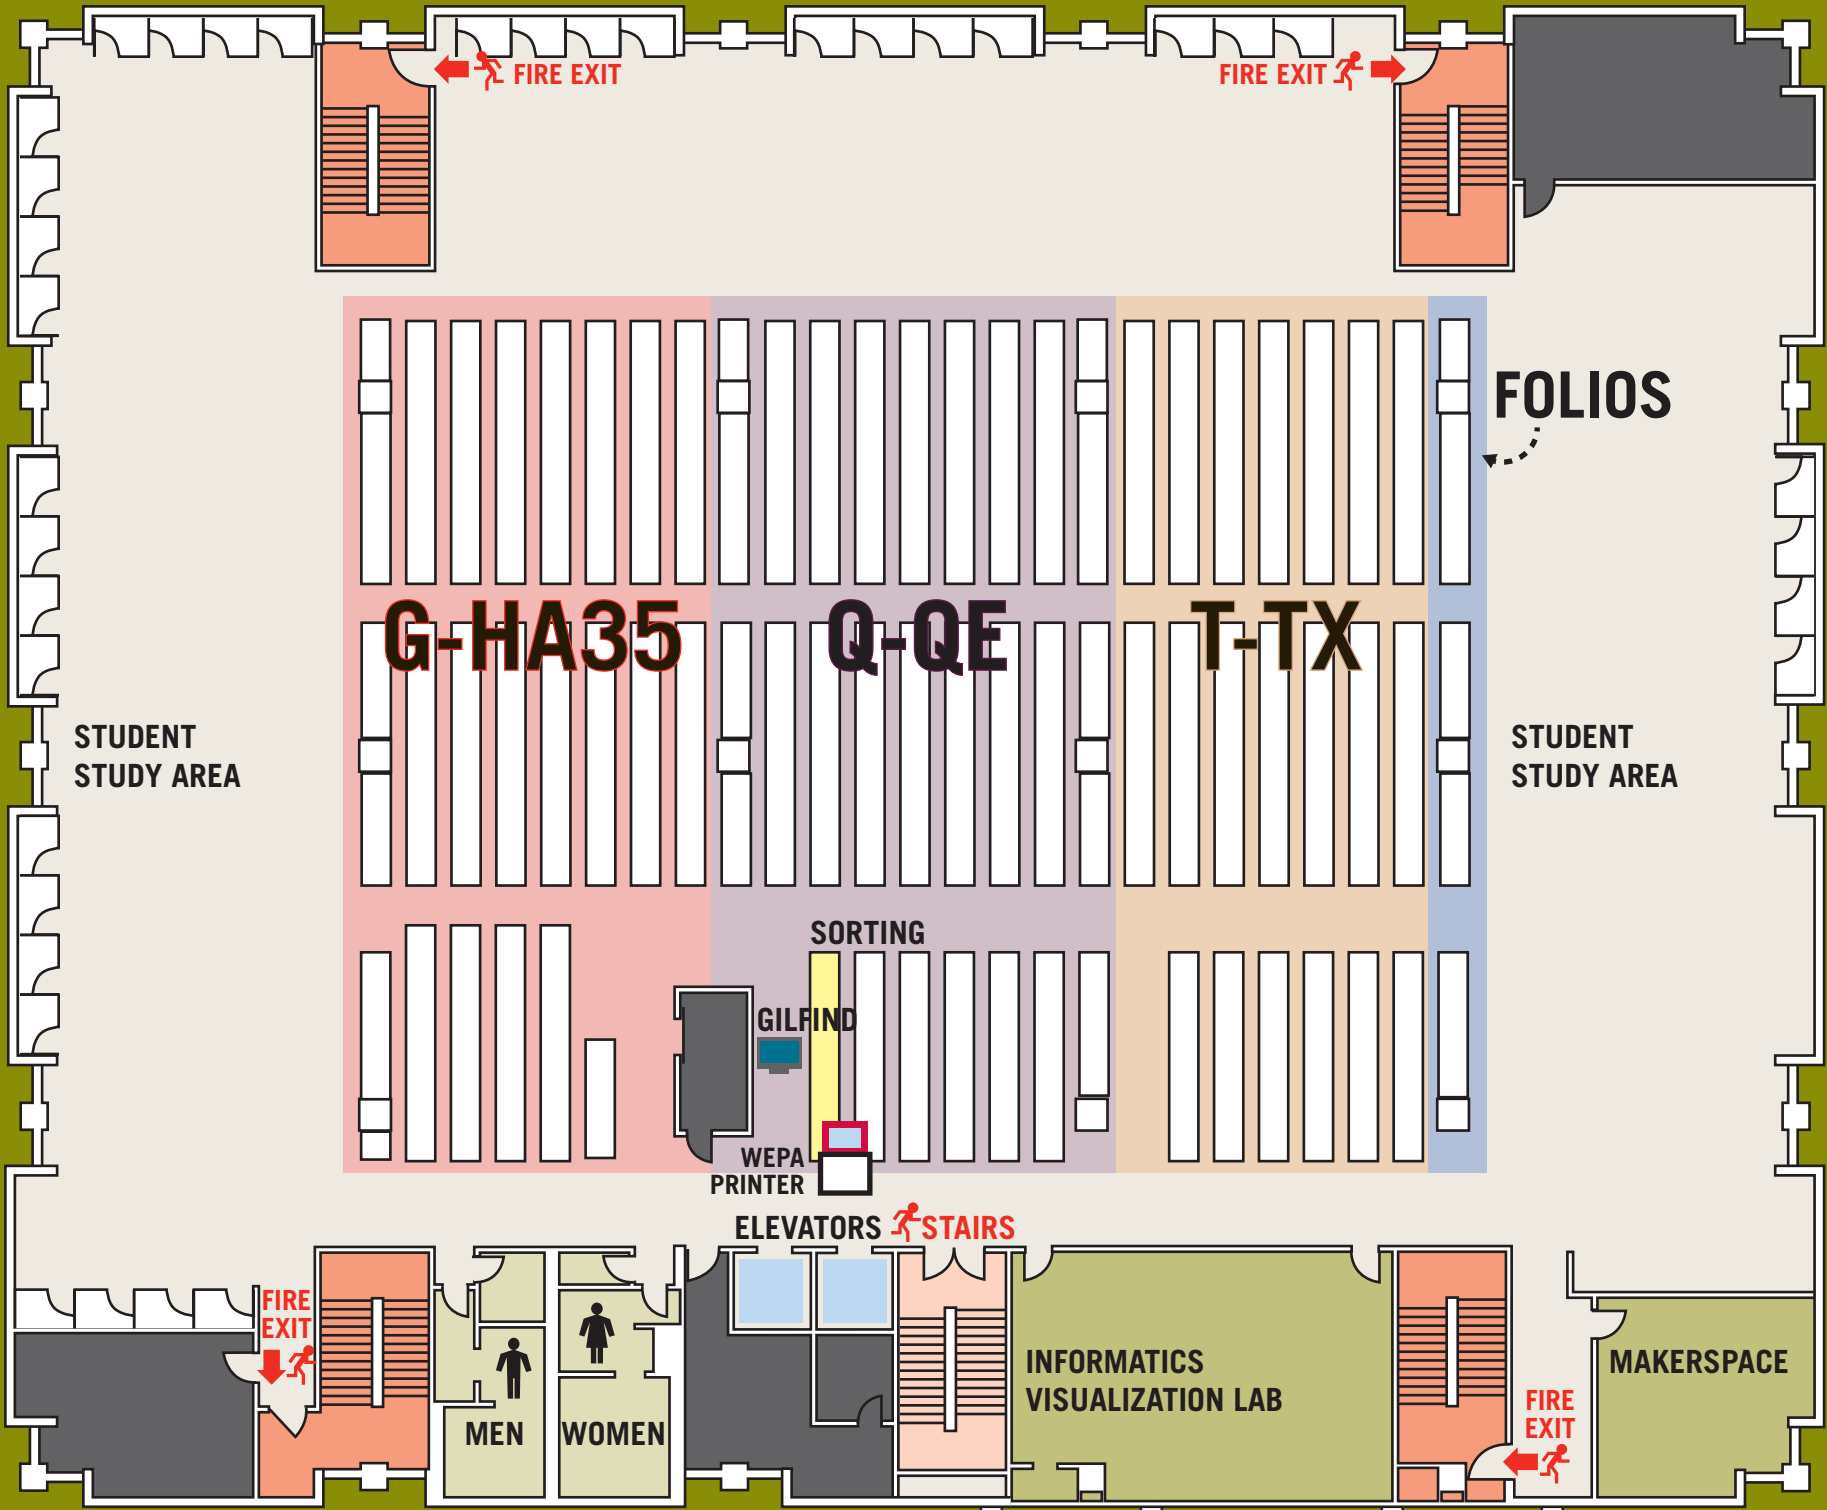

# SCIENCE 3RD FL

STUDENT STUDY AREA

G-HA35

Q-QE

T-TX

FOLIOS

STUDENT STUDY AREA

SORTING

GILFIND

WEPA PRINTER

ELEVATORS STAIRS

INFORMATICS VISUALIZATION LAB

MAKERSPACE

FIRE EXIT

NORTH

FIRE EXIT