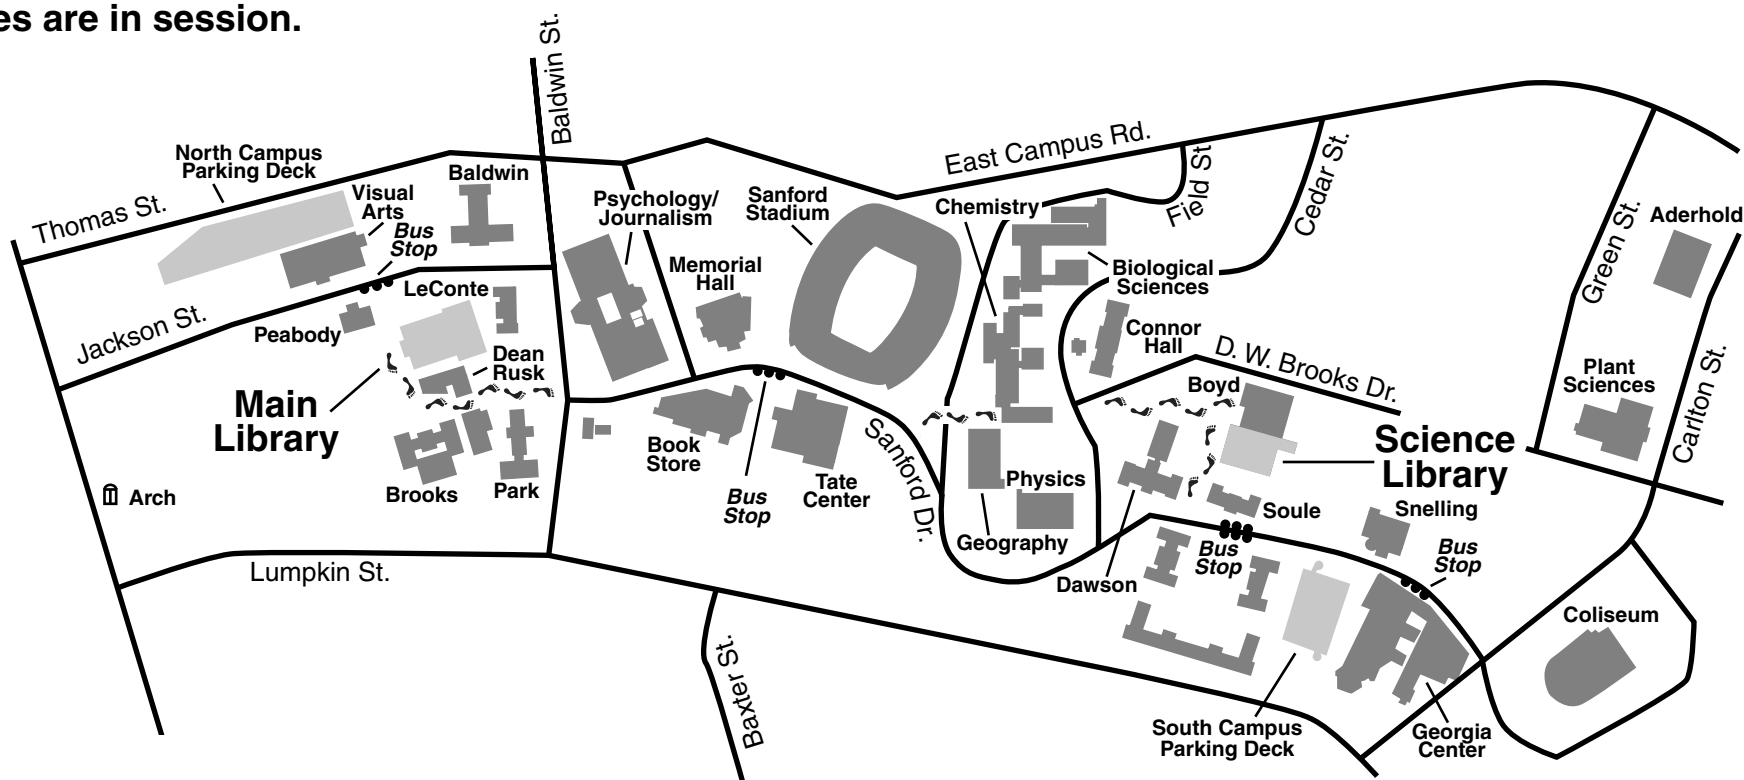

Getting From the Main Library to the Science Library or Science to Main

By Bus:

From the Main Library to the Science Library: Take the Milledge Avenue bus from the stop on the west side of Jackson Street, or the North/South bus from the stop on the east side of Jackson Street, to the stop opposite Soule Hall on Sanford Drive. Follow the sidewalk that runs between Soule and Dawson Hall to the Science Library.

From the Science Library to the Main Library: Take the North/South bus from the stop in front of Soule Hall on Sanford Drive to the stop on the east side of Jackson Street, in front of the Visual Arts building.

Busses run when classes are in session.

On foot:

Walking between the Main and Science Libraries can take 10 to 15 minutes. Each library is on a hill; walking from one library to the other requires climbing stairs and taking sidewalks with a significant upward slope. Shortcuts are marked on the map.