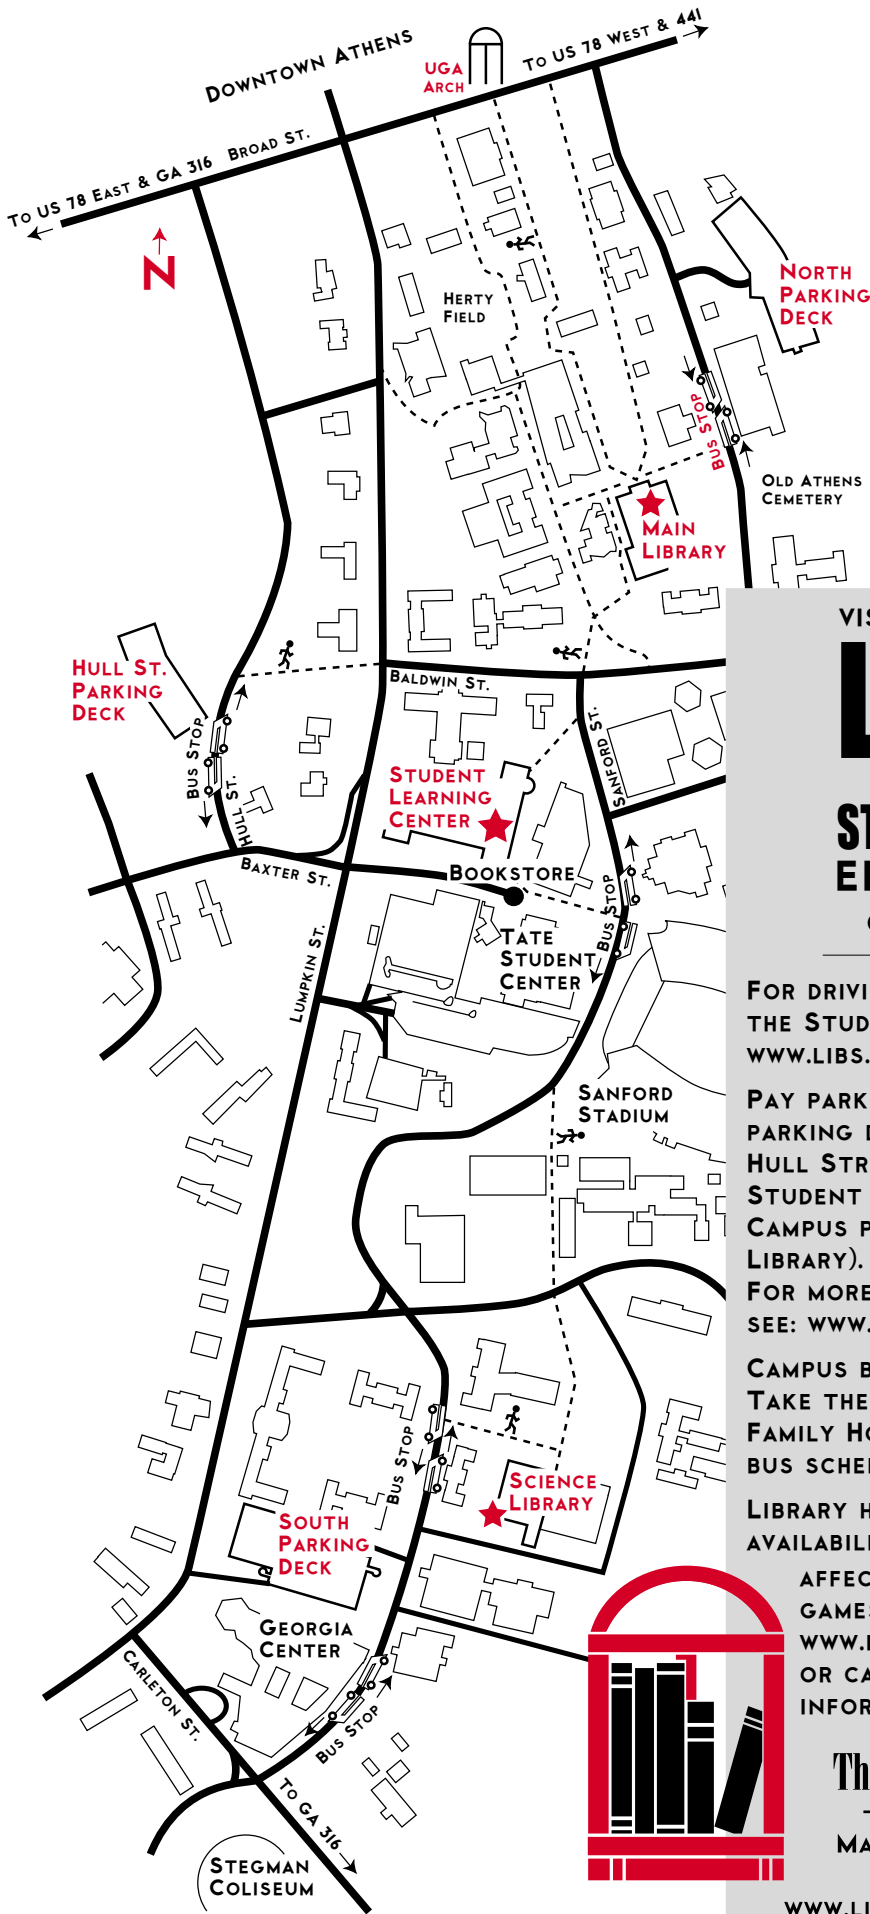

VISIT THE UNIVERSITY OF GEORGIA

LIBRARIES

AND THE

STUDENT LEARNING CENTER ELECTRONIC LIBRARY

GET THERE ★ PARK THERE

FOR DRIVING DIRECTIONS TO THE UGA LIBRARIES AND THE STUDENT LEARNING CENTER, SEE: WWW.LIBS.UGA.EDU/DIRECTIONS.HTML

PAY PARKING IS AVAILABLE AT THE NORTH CAMPUS PARKING DECK (CLOSEST TO THE MAIN LIBRARY); THE HULL STREET PARKING DECK (CLOSEST TO THE STUDENT LEARNING CENTER); AND THE SOUTH CAMPUS PARKING DECK (CLOSEST TO THE SCIENCE LIBRARY). MAXIMUM DAILY FEE FOR PARKING IS $8.00. FOR MORE INFORMATION ABOUT PARKING ON CAMPUS SEE: WWW.PARKING.UGA.EDU

CAMPUS BUS SERVICE IS AVAILABLE TO VISITORS. TAKE THE NORTH-SOUTH, MILLEDGE AVENUE, OR FAMILY HOUSING BUSES BETWEEN THE LIBRARIES. FOR BUS SCHEDULES SEE: WWW.TRANSIT.UGA.EDU

LIBRARY HOURS, BUS SCHEDULES, AND THE AVAILABILITY AND COST OF PARKING WILL BE

AFFECTED BY CAMPUS EVENTS LIKE FOOTBALL GAMES AND CLASS INTERCESSIONS. SEE: WWW.LIBS.UGA.EDU/ACCESS_SERVICES/HOURS.HTML OR CALL (706) 542-7501 FOR HOURS INFORMATION BEFORE YOUR VISIT.

The University of Georgia Libraries

MAIN LIBRARY	★	SCIENCE LIBRARY
STUDENT LEARNING CENTER		
WWW.LIBS.UGA.EDU	★	WWW.SLC.UGA.EDU