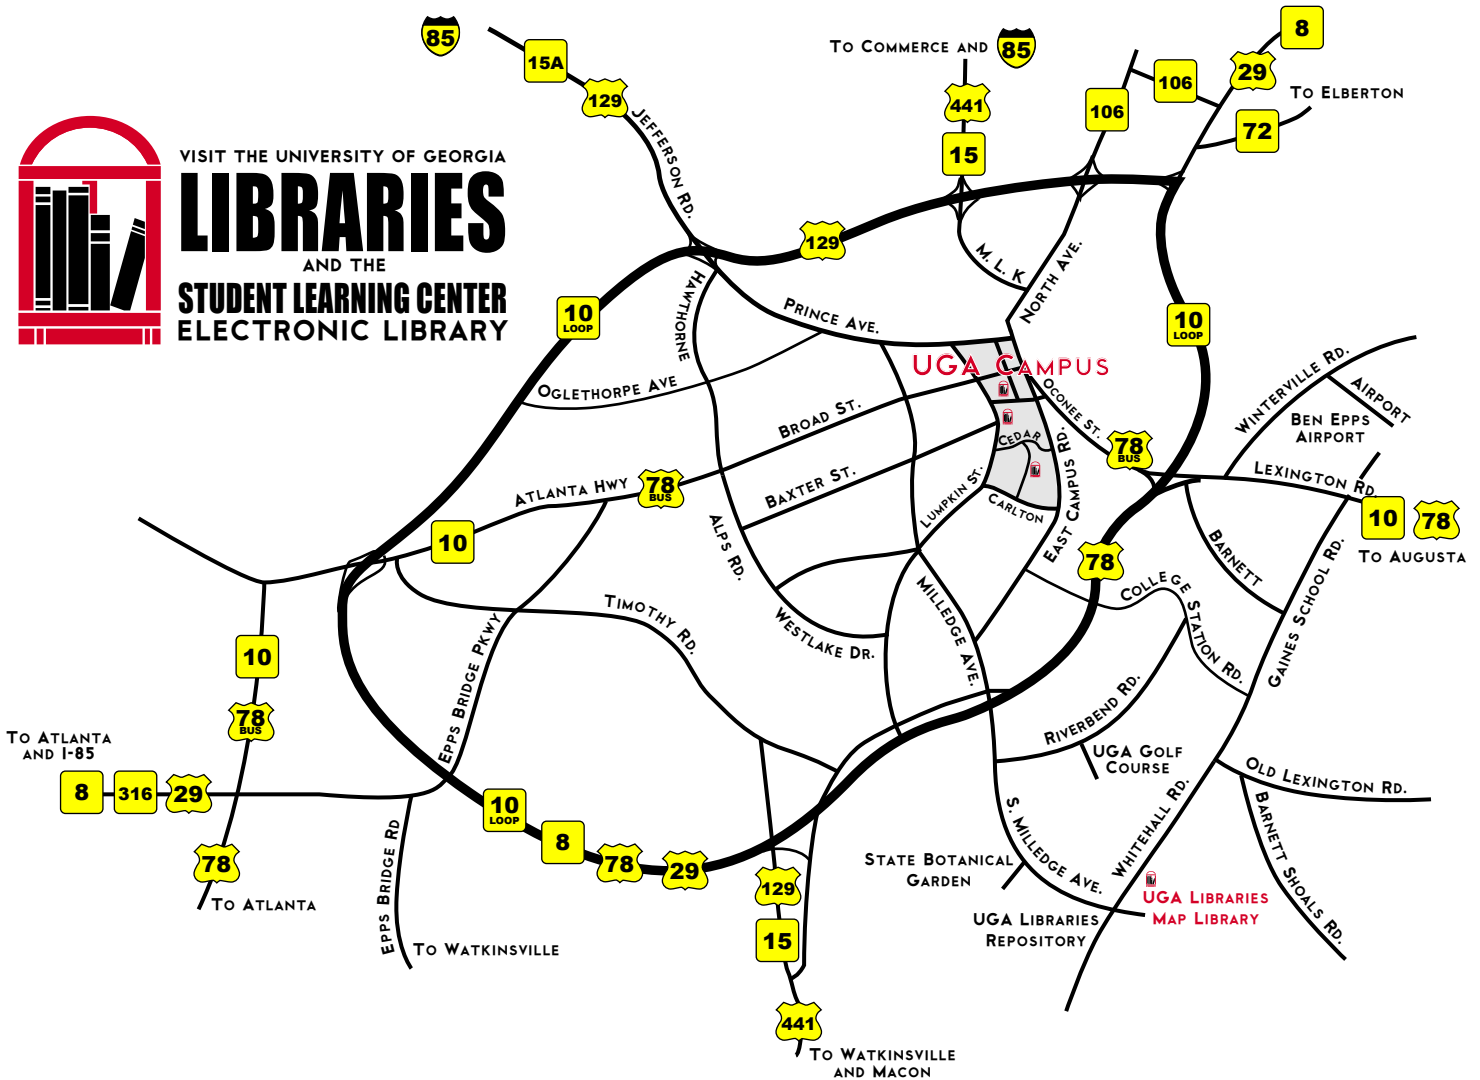

VISIT THE UNIVERSITY OF GEORGIA
LIBRARIES
AND THE
STUDENT LEARNING CENTER
ELECTRONIC LIBRARY

TO REACH THE UNIVERSITY OF GEORGIA FROM MAJOR INTERSTATES:

TRAVELING NORTH
FROM ATLANTA ON
INTERSTATE 85 TAKE
EXIT 106 TO GA 316
(UNIVERSITY PARKWAY).

TRAVELING SOUTH
FROM THE CAROLINAS ON
INTERSTATE 85, TAKE
EXIT 149 TO
U.S. 441 SOUTH
THROUGH COMMERCE, GA.

TRAVELING WEST
FROM AUGUSTA ON
INTERSTATE 20,
TAKE EXIT 172 TO
U.S. 78 WEST.

UGA LIBRARIES LOCATIONS: MAIN LIBRARY (NORTH CAMPUS),
STUDENT LEARNING CENTER (CENTRAL CAMPUS), AND
SCIENCE LIBRARY (SOUTH CAMPUS)

GET THERE ★ PARK THERE

FOR DRIVING DIRECTIONS TO THE UGA LIBRARIES AND THE STUDENT LEARNING CENTER, SEE: WWW.LIBS.UGA.EDU/DIRECTIONS.HTML

PAY PARKING IS AVAILABLE AT THE NORTH CAMPUS PARKING DECK (CLOSEST TO THE MAIN LIBRARY); THE HULL STREET PARKING DECK (CLOSEST TO THE STUDENT LEARNING CENTER); AND THE SOUTH CAMPUS PARKING DECK (CLOSEST TO THE SCIENCE LIBRARY). MAXIMUM DAILY FEE FOR PARKING IS \$8.00. FOR MORE INFORMATION ABOUT PARKING ON CAMPUS SEE: WWW.PARKING.UGA.EDU

CAMPUS BUS SERVICE IS AVAILABLE TO VISITORS. TAKE THE NORTH-SOUTH, MILLEDGE AVENUE, OR FAMILY HOUSING BUSES BETWEEN THE LIBRARIES. FOR BUS SCHEDULES SEE: WWW.TRANSIT.UGA.EDU

LIBRARY HOURS, BUS SCHEDULES, AND THE AVAILABILITY AND COST OF PARKING WILL BE